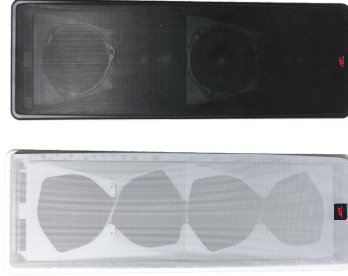

Wall Speaker 150W at 8 ohms

WP-4120W/B

CHARACTERISTIC:

WP-4120 installed sound-reinforcement loudspeaker features a full-range-driver array, eliminating the need for tweeters and crossovers, to provide unsurpassed reliability and vocal clarity. The Articulated Array design, with wide 120° x 70° coverage, can effectively cover small venues with a single loudspeaker, providing a cost-effective solution for many indoor installed voice-reinforcement applications.

Applications:

- Auditoriums
- Houses of worship
- Restaurants and bars
- Hospitality venues

Characteristic:

- Long low impedance speaker with adjusted directivity
- Good for high demand audio environment

TECHNIQUE INDEX

MODEL	WP-4120W/B
Power at 100V	150W at 8 ohm
Power at 70V	NA
SPL(1W/1M)	90dB
Max SPL@ 1M	111dB
Freq. Response	130Hz-15KHz
Dispersion Angel	90x80 degree
Product Size	600x145x170mm
Installation	Wall mounted
Enclosure Material	ABS
Weight	6.8Kg
Finish	White/Black
Speakers	4.5" x5" full range

Wall Speaker 120W at 8 ohms

WP-402W/B

CHARACTERISTIC:

WP-402 installed sound-reinforcement loudspeaker features a full-range-driver array, eliminating the need for tweeters and crossovers, to provide unsurpassed reliability and vocal clarity. The Articulated Array® design, with wide 120° x 60° coverage, can reduce the number of required loudspeakers, while the 73-Hz low-frequency range can reduce the need for subwoofers, providing a cost-effective solution for many indoor or outdoor installed sound-reinforcement applications.