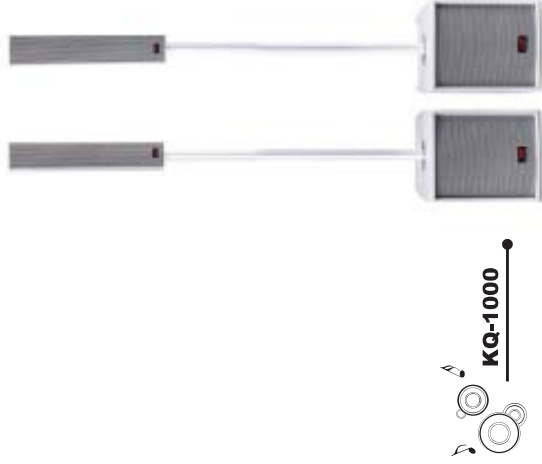

KQ Series

 KQ-1000

Description:

The KQ-1000 is an up-to-dated big power but extra compact active speaker set. The full-range column speaker is coming with sturdy aluminum alloy housing. Excellent impact resisting performance, elegant finishing with glossy PU paint against scratch and smart structure in a very compact package make the speaker ideal for a great variety of applications. The subwoofer is equipped with high damping factor woofer component, delivering emphatic and rich lows. Precise port designs not only help the speaker to keep clear and good sound but also lower noise and minimize distortion. User-friendly mounting pole realizes fast connection and optional sound coverage. Music city is surely a smart solution at home or for those public places such as schools, hotels, shops, markets, small parties, etc.

Features

- The high power SMPS amplifier mounted on the subwoofer is a 3-channel Class-D amplifier with DSP processing.
- MH limiter protects the column speaker from overload while also produce perfect sound owing to lower distortion near threshold.
- LC limiter allows tighter low-end punch as more efficient energy is being used but less kicks appear. It will safeguard the speakers against the damage of inharmonic distortion.
- Subsonic filter protects power amp and speakers from harmful ultra-low frequencies.
- Optional RCA line input achieves flexible application.
- Built-in Bluetooth receiver realizes control and listening to music wirelessly.
- The newly developed, integrated mounting pole enables far more convenient connection and selection of sound coverage angle.